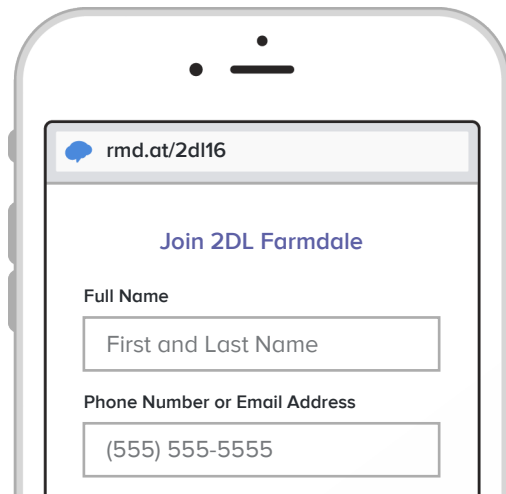

Sign up for important updates from Ms. Eckert and Ms. McLane.

Get information for Farmdale Elementary School right on your phone—not on handouts.

Pick a way to receive messages for 2DL Farmdale:

A If you have a smartphone, get push notifications.

On your iPhone or Android phone, open your web browser and go to the following link:

rmd.at/2dl16

Follow the instructions to sign up for Remind. You'll be prompted to download the mobile app.

B If you don't have a smartphone, get text notifications.